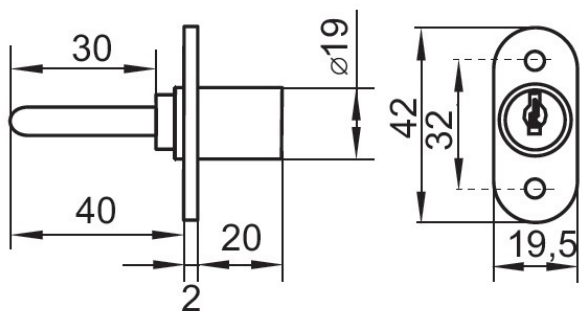

PRODUCT SHEET

Description:

Cent. Lock M1018, $\varnothing 19 \times 20$ mm, 40mm Tail, Black, #J11, CK SISO, W/Rosette but No Other Accessories, Key to Differ

Item number:

14.03.150-0

Units	Box	Carton	HS Code	Barcode
Pcs.	30	240	8301300000	 5704866035170